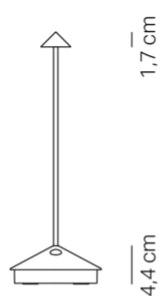

Pina _Table lamp

Ø 3,4 cm

LED dimmable IP54

LD2650

	White	B3		Corten	R3
	Dark gray	N3		Black	D3
	Sand	S3		Gold	O3
	Titanium	T3		Bronze	W3
	Gold color leaf	BFO		Silver color leaf	BFA
<small>Not suitable for outdoor use</small>			<small>Not suitable for outdoor use</small>		
	Copper color leaf	RFR			
<small>Not suitable for outdoor use</small>					

DESIGN IN ITALY BY ZAFFERANO SRL, MADE IN PRC

Zafferano SRL - Viale dell'Industria, 26 31055 Quinto di Treviso - Italy www.zafferanoitalia.com

Pina _Table lamp

Lighting specifications

source	LED
type	SMD
total power	2.2 W
power LED	2.0 W
color temperature	2200 - 2700 - 3000 K
lumen lamp	146 - 171 - 173 lm
lumen LED	178 - 204 - 206 lm
beam angle	44.5°
CRI	> 80
class	G
dimmer	TOUCH DIMMER
motion sensor	NO