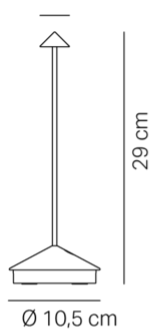

Pina _Table lamp

Ø 3,4 cm

LED dimmable IP54

LD2650

	White	B3		Corten	R3
	Dark gray	N3		Black	D3
	Sand	S3		Gold	O3
	Titanium	T3		Bronze	W3
	Gold color leaf	BFO		Silver color leaf	BFA
<small>Not suitable for outdoor use</small>			<small>Not suitable for outdoor use</small>		
	Copper color leaf	RFR			
<small>Not suitable for outdoor use</small>					

DESIGN IN ITALY BY ZAFFERANO SRL, MADE IN PRC

Zafferano SRL - Viale dell'Industria, 26 31055 Quinto di Treviso - Italy www.zafferanoitalia.com

Pina _Table lamp

Lighting specifications

source	LED
type	SMD
total power	2.2 W
power LED	2.0 W
color temperature	2200 - 2700 - 3000 K
lumen lamp	146 - 171 - 173 lm
lumen LED	178 - 204 - 206 lm
beam angle	44.5°
CRI	> 80
class	G
dimmer	TOUCH DIMMER
motion sensor	NO